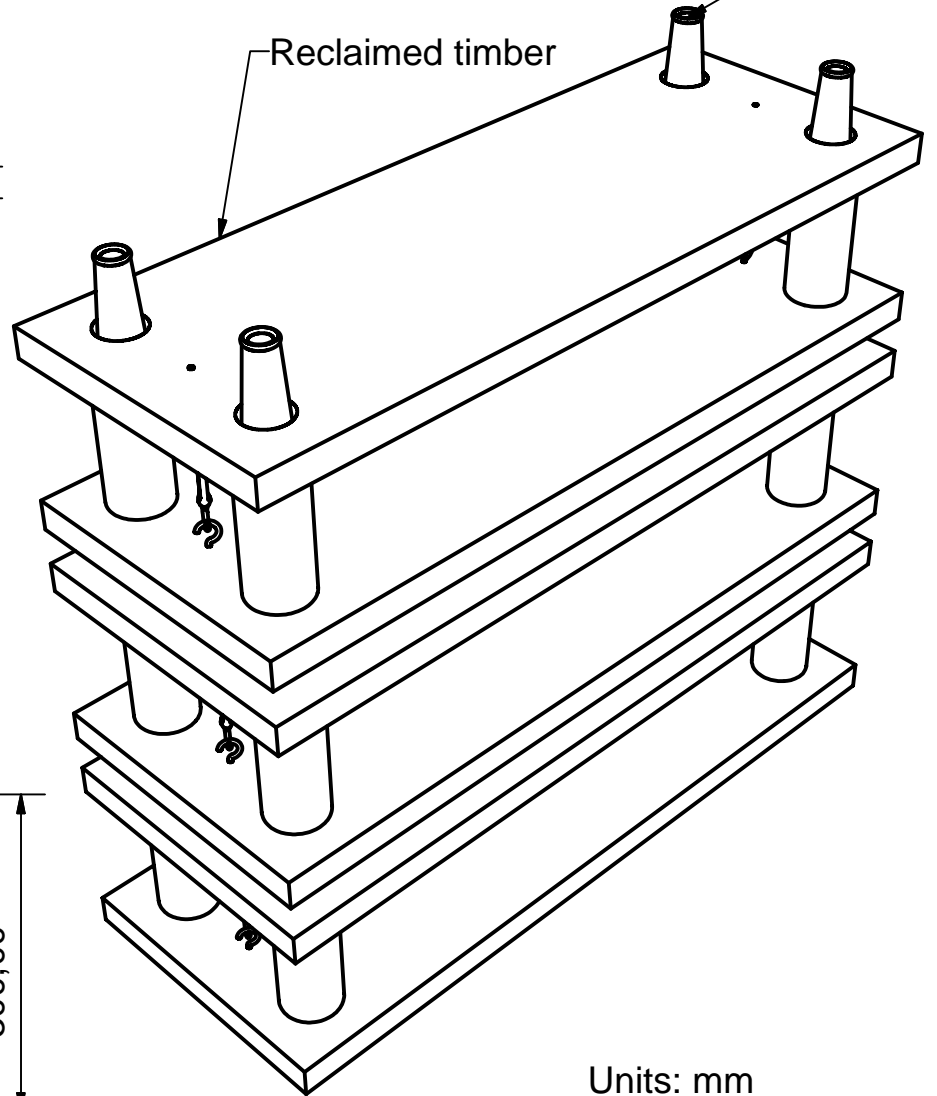

Hook and eye strainer,
ess hook and screw hooks.
Tension thoroughly.

Bottle: wash in soapy
water and remove labels

Reclaimed timber

Ø46,00

60,00

60,00

Ø30,00

800,00

300,00

Units: mm
Drill all holes through