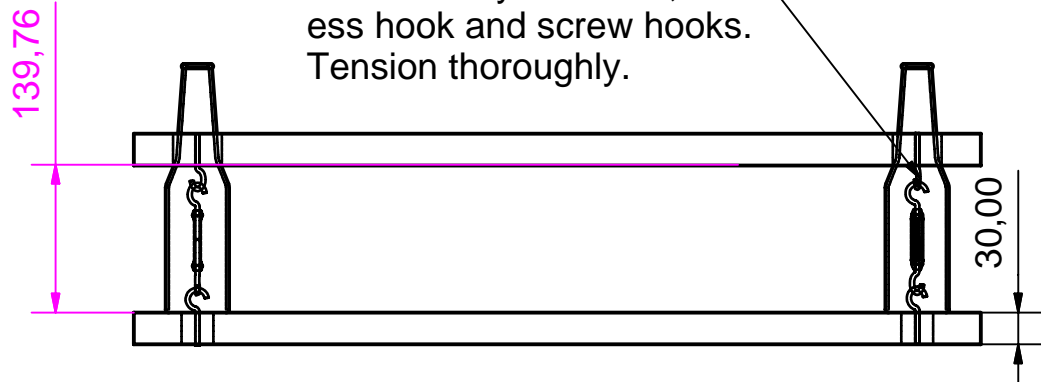

Hook and eye strainer,
ess hook and screw hooks.
Tension thoroughly.

Bottle: wash in soapy
water and remove labels

Reclaimed timber

Ø46,00

60,00

60,00

Ø30,00

800,00

300,00

Units: mm
Drill all holes through